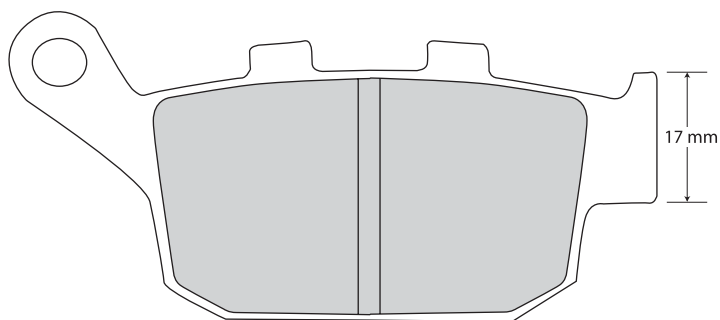

PASTIGLIE FRENO BRAKE PADS

Codice
Code

Mescole Disponibili - Available Material

P.103

86.0

36.7

10.6

ACX

AEX

ASX
P.103ASX

ATX

AVX

Casa - Modello

Make - Model

Cilindrata

CC

Displacement

Anno

MY

Year

Pastiglia
Anteriore

Front Brake
Pads

Pastiglia
Posteriore

Rear Brake
Pads

Casa - Modello

Make - Model

Cilindrata

CC

Displacement

Anno

MY

Year

Pastiglia
Anteriore

Front Brake
Pads

Pastiglia
Posteriore

Rear Brake
Pads

BUELL

BLAST	500	01>	*
XB9R FIREBOLT	984	02>	*
XB9S LIGHTNING	984	03>	*
XB9SX CITY X	984	05>	*
M2 CYCLONE	1200	98>02	*
S1 LIGHTNING	1200	98>02	*
S1 WHITELIGHTNING	1200	98>02	*
S3 THUNDERBOLD	1200	98>02	*
X1 LIGHTNING	1200	01>02	*
XB12R FIREBOLT	1200	04>	*
XB12S LIGHTNING	1200	04>	*
XB12STT SUPER TT	1200	07>	*
XB12Ss LIGHTNING LONG	1200	06>	*
XB12X ULYSSES	1200	06>	*

HONDA

PANTHEON	125	03>	*
CB FT/FV/FX/FY "HORNET"	250	96>01	*
FORESIGHT	250	01>	*
JAZZ	250	01>	*
CB FOUR	400	97>00	*
CB SF "SUPERFOUR"	400	92>95	*
CB SF "SUPERFOUR"	400	96>	*
CB SF "SUPERFOUR"	400	97>	*
CBR R	400	87>89	*
CBR RR	400	90>94	*
CBR F	600	89>90	*
NTV REVERE-J-K	600	88>89	*
NTV-L-M-N	600	90>92	*
XL TRANSALP-VH-VV	600	91>93	*
XL TRANSALP-VH-VV	600	94>96	*

HONDA

XL TRANSALP-VH-VV	600	97>00	*
NT DEAUVILLE	650	98>01	*
NTV REVERE-P-S-T-V	650	88>90	*
NTV REVERE-P-S-T-V	650	91>93	*
NTV REVERE-P-S-T-V	650	94>99	*
NX DOMINATOR-T-K-L-M-N	650	88>96	*
XL TRANSALP-VH-VV	650	00>05	*
XRV AFRICA TWIN	650	88>89	*
XRV-L V AFRICA TWIN	750	90>93	*
XRV-L V AFRICA TWIN	750	94>03	*

TRIUMPH

DAYTONA	600	03>04	*
SPEED FOUR	600	03>	*
TT	600	00>03	*
DAYTONA	955	01>04	*